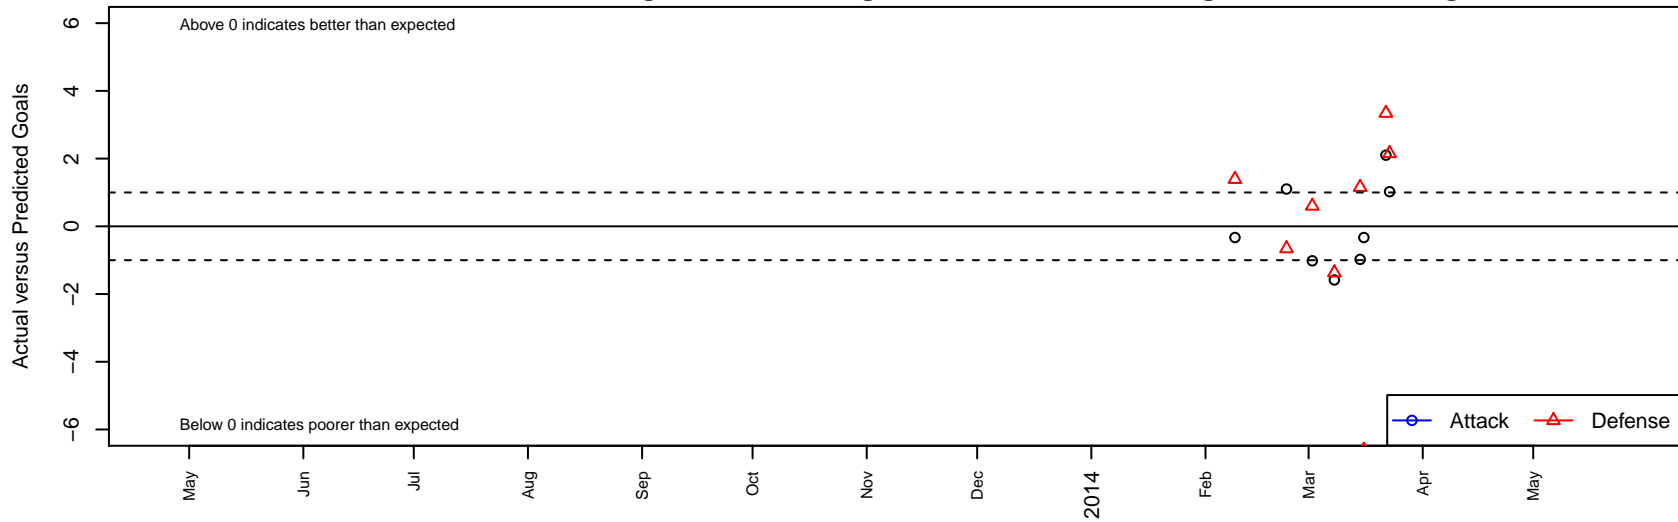

# Kajumulo FC Twiga G00

Kajumulo FC  
 Seattle, WA  
 G00 total strength=508  
 attack=0.78 defense=0.17  
 fall league = Spr PSPL Copa U13  
 alt names used:  
 Kajumulo FC Twiga Academy

Venues played:  
 Spr PSPL Copa U13

**Kajumulo FC Twiga G00**  
 Dots are actual minus expected GF (blue circles) and GA (red triangles).  
 Blue line is smoothed change in attack strength. Red is smoothed change in defense strength.

	<b>date</b>	<b>home</b>		<b>away</b>		<b>venue</b>	<b>pred.home</b>	<b>pred.away</b>
11707	2014-03-23	Kajumulo FC Twiga G00	3	Cascade FC White G00	0	Spr PSPL Copa U13	2.0	2.2
11696	2014-03-22	Fuerza FC Academy G00	0	Kajumulo FC Twiga G00	4	Spr PSPL Copa U13	3.3	1.9
11669	2014-03-16	TC United G00	11	Kajumulo FC Twiga G00	2	Spr PSPL Copa U13	4.4	2.3
11632	2014-03-15	Cascade FC White G00	1	Kajumulo FC Twiga G00	1	Spr PSPL Copa U13	2.2	2.0
11541	2014-03-08	Emerald City FC Green G00	5	Kajumulo FC Twiga G00	0	Spr PSPL Copa U13	3.6	1.6
11479	2014-03-02	Kajumulo FC Twiga G00	4	West Narrows FC Blue G00	2	Spr PSPL Copa U13	5.0	2.6
11393	2014-02-23	Kajumulo FC Twiga G00	3	Fuerza FC Academy G00	4	Spr PSPL Copa U13	1.9	3.3
11245	2014-02-09	Kajumulo FC Twiga G00	2	TC United G00	3	Spr PSPL Copa U13	2.3	4.4